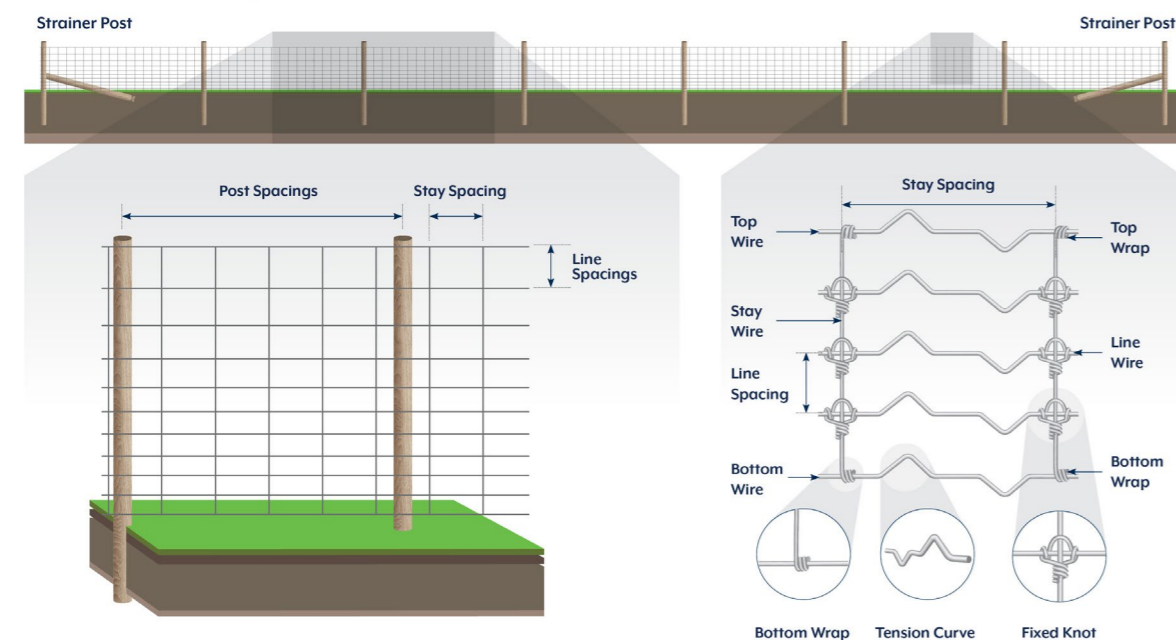

Fence Layout